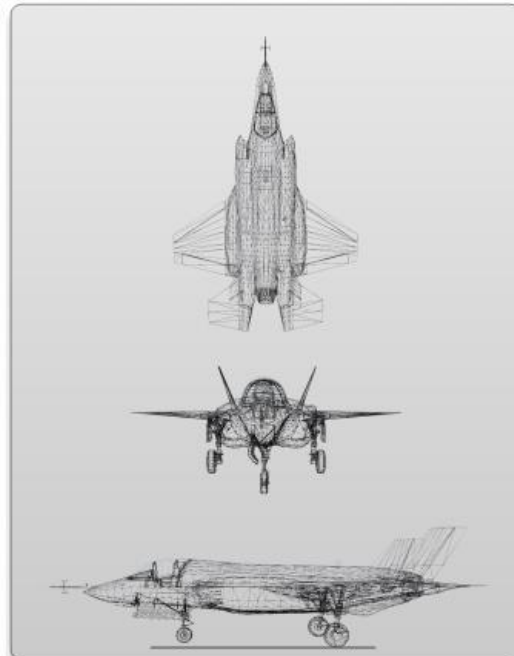

F-35 Lighting

Crew: 1
Speed: 150 - 1350kts
Altitude: 100 - 65,000ft
Range: 750nm
Loiter: 1-3hr

Weapons:
[13xCAS Weapon/Sensor Stations]

EGBU 27mm Cannon

Sensors & Marking:

Lightning HMS FMV Datalink

Radios:
UHF Tac VHF
VHF-AM