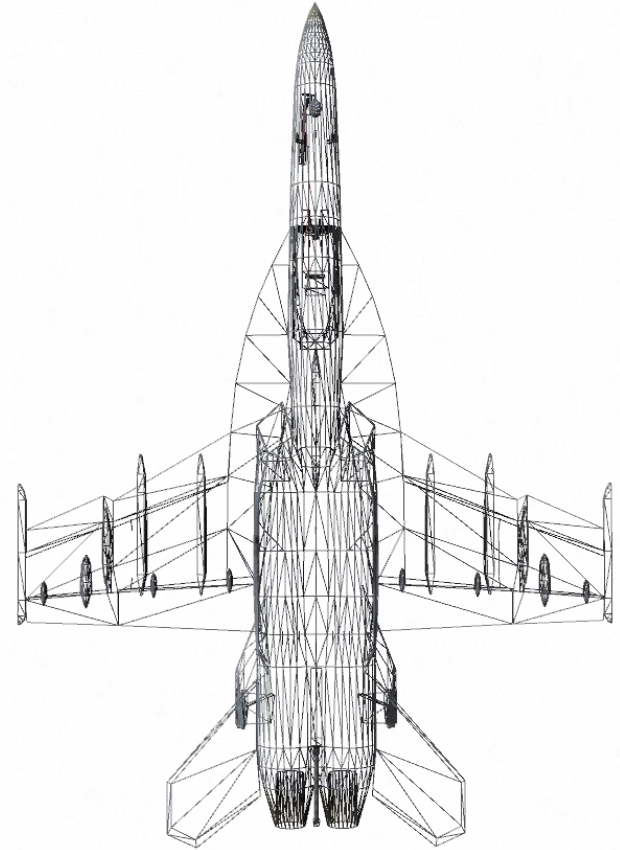

FIXED WING STRIKE AIRCRAFT FACT SHEETS

A-10 Warthog

Crew: 1
Speed: 0 to 450kts
Altitude: 0 to 45,000ft
Range: 695nm
Loiter: 1-2hrs

Weapons:
[11 External Hard Points

JDAM	LGB
GP Bombs	AGM-65
Rockets	CBU
30mm Cannon	